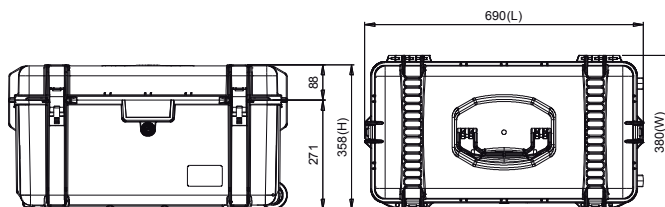

TECHNICAL DRAWING

* cubed foam

APPROVALS
ATA 300
IP67
STANAG 4280
DS 81-41

TEST
DROP
IMPACT
HANDLE
WATERTIGHT INTEGRITY
UV COLOR AND MATERIAL
PROTECTION

ACCESSORIES

HPRCCUB4300W
CUBED FOAM
USA:HPRCFO (foam only)

HPRCLO708TSA-1
PADLOCK - TSA

HPRCBAG4300W
INTERIOR BAG
USA:HPRCIC (internal case)

HPRCSFD4300W SOFT PADDED
OPEN DECK + DIVIDERS USA:
HPRCDK (divider kit)